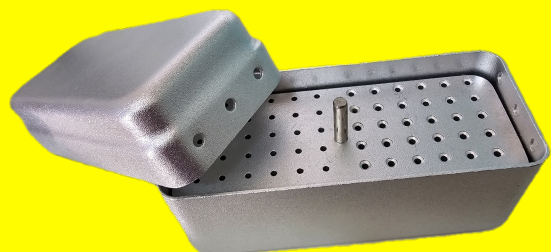

BUR HOLDERS 30 HOLE

[Read More](#)

SKU:

Price: ₹.₹ 5

Stock: instock

Categories: [Tools](#)

Product Description

30 Holes Dental Bur Blocks with Measurable Cover Autoclavable

BUR HOLDERS 60 HOLE

[Read More](#)

SKU:

Price: ₹.₹ 5

Stock: instock

Categories: [Tools](#)

Product Description

60 Holes Dental Bur Blocks with Measurable Cover Autoclavable

BUR HOLDERS 72 HOLE

[Read More](#)

SKU:

Price: ₹.₹ 10

Stock: instock

Categories: [Tools](#)

Product Description

72 Holes Dental Bur Blocks with Measurable Cover Autoclavable