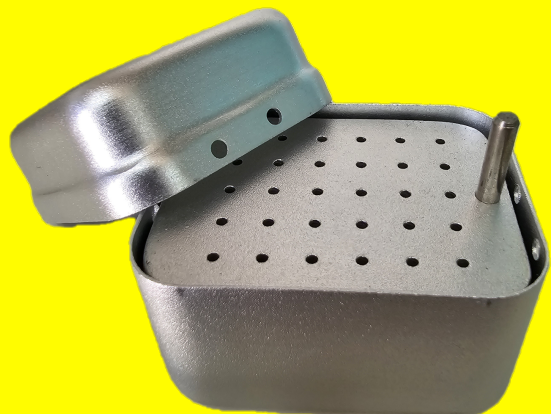

Box Of 6 Gold Metal Post

[Read More](#)

SKU:

Price: ₹.₹ 10

Stock: instock

Categories: [Tools](#)

Product Description

Box Of 6 Gold Metal Post

BUR HOLDERS 30 HOLE

[Read More](#)

SKU:

Price: ₹.₹ 5

Stock: instock

Categories: [Tools](#)

Product Description

30 Holes Dental Bur Blocks with Measurable Cover Autoclavable

BUR HOLDERS 60 HOLE

[Read More](#)

SKU:

Price: ₹.₹ 5

Stock: instock

Categories: [Tools](#)

Product Description

60 Holes Dental Bur Blocks with Measurable Cover Autoclavable